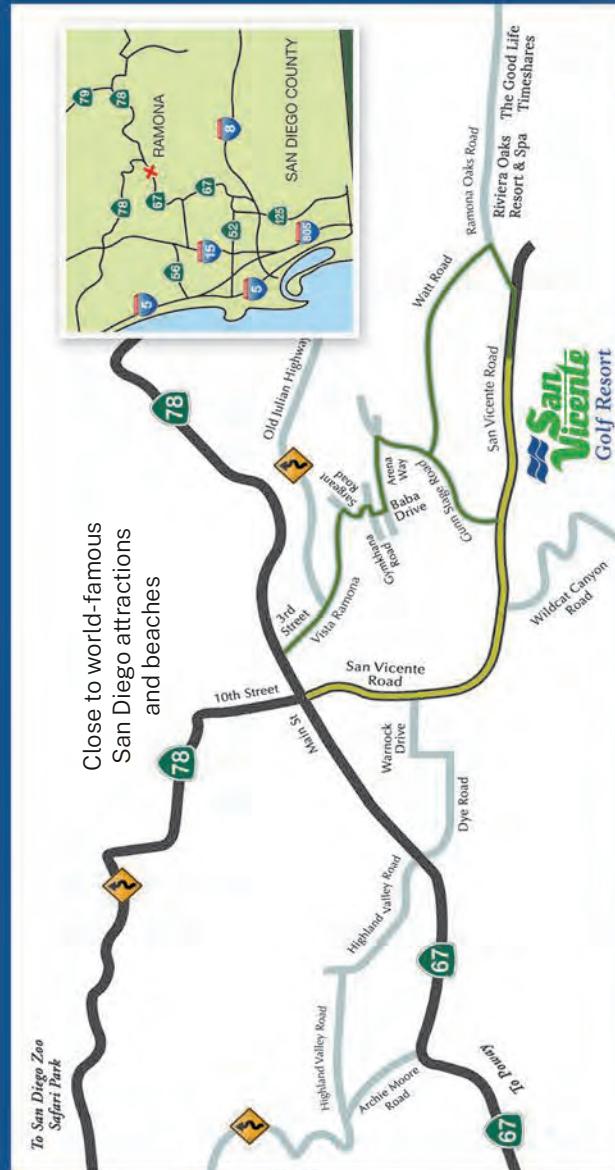

San Vicente Golf Club invites you to reimagine the game.

San Vicente Golf Resort's award-winning renovated greens and bunkers offer a one-of-a-kind golf experience in San Diego County. The five sets of tees ranging from 4,483 yards to 6,822 yards, allow every skill level of golfer to sweep across golf landscapes that enhance the venue's natural terrain and stunning mountain views.

Redesigned bunkers protect the greens, yet each bunker is playable. And large green surrounds, or collection areas around the greens, allow players to choose from a variety of shots — including putting from off the green. Golfers will also see forgiving landing areas off the tee and risk rewards on approach shots, while the new greens offer breaks and slopes that present players with a challenging — but fair — test.

Our golf course includes:

- All new green complexes and bunkers
- Focused “inland links” that center on the ground game, creative approaches and short grass areas
- Strategic green designs that emphasize the selection of the correct angle of approach
- Pin locations on each green complex that will offer a moderate approach or a more aggressive option for all levels of players

Close to world-famous
San Diego attractions
and beaches

Find out more! Contact
Golf Pro Matt Brumbaugh at
matt.brumbaugh@sdcea.net
or call 760-789-3477 x3020.

Ask about The Players Club
for non-SDCE residents.

sanvicenteresort.com

View our golf course renovation, menus and more.

24157 San Vicente Road, Ramona, CA 92065