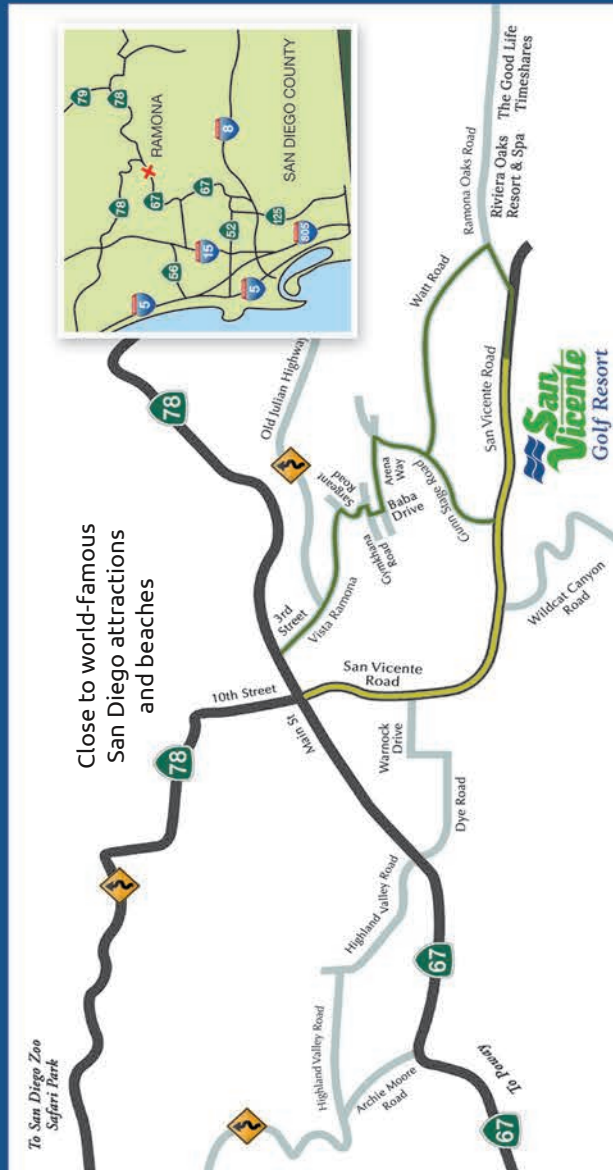

Get Our Free App

- Book golf tee times
- Track your score digitally
- View course tips and GPS yardages
- Order food and beverages

Download

San Vicente Golf Resort

Close to world-famous San Diego attractions and beaches